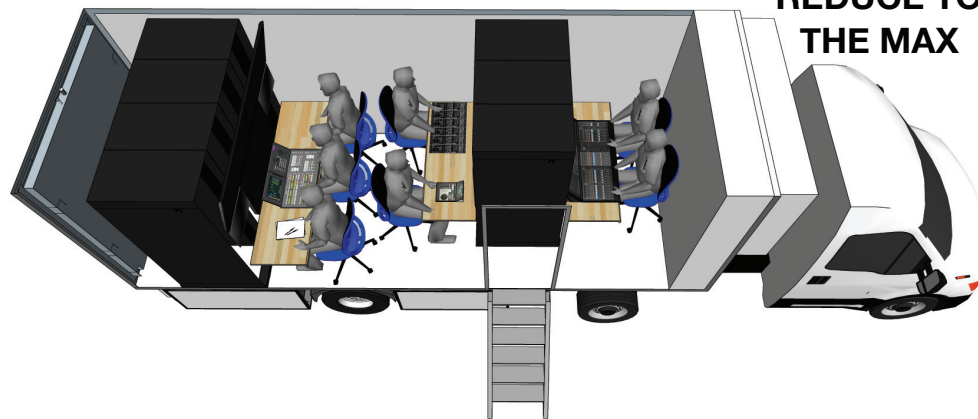

**OB-VAN UHD**

**REDUCE TO  
THE MAX**

**1 Truck Trailers 6 tonnes**

CEE 32A 400V 3P+N+T  
L 11m, l 2,10m, H3,10m  
Soundproofed, air-conditioned

**VIDEO UHD - HDR**

Up to 9 caméra UHD Sony HDC4300  
Caméra Sony HDC 1500 & 3300R  
Optics Fujinon 72x, 22x 17x & Wide  
Caméra Antelope Pico (250 fps)  
Mixer GVG Korona UHD 3ME  
CG Xpression - 10 Recorder Aja Ki-Pro Ultra  
LSM EVS XT Via - 2x EVS XT2 SSL - IPDirector